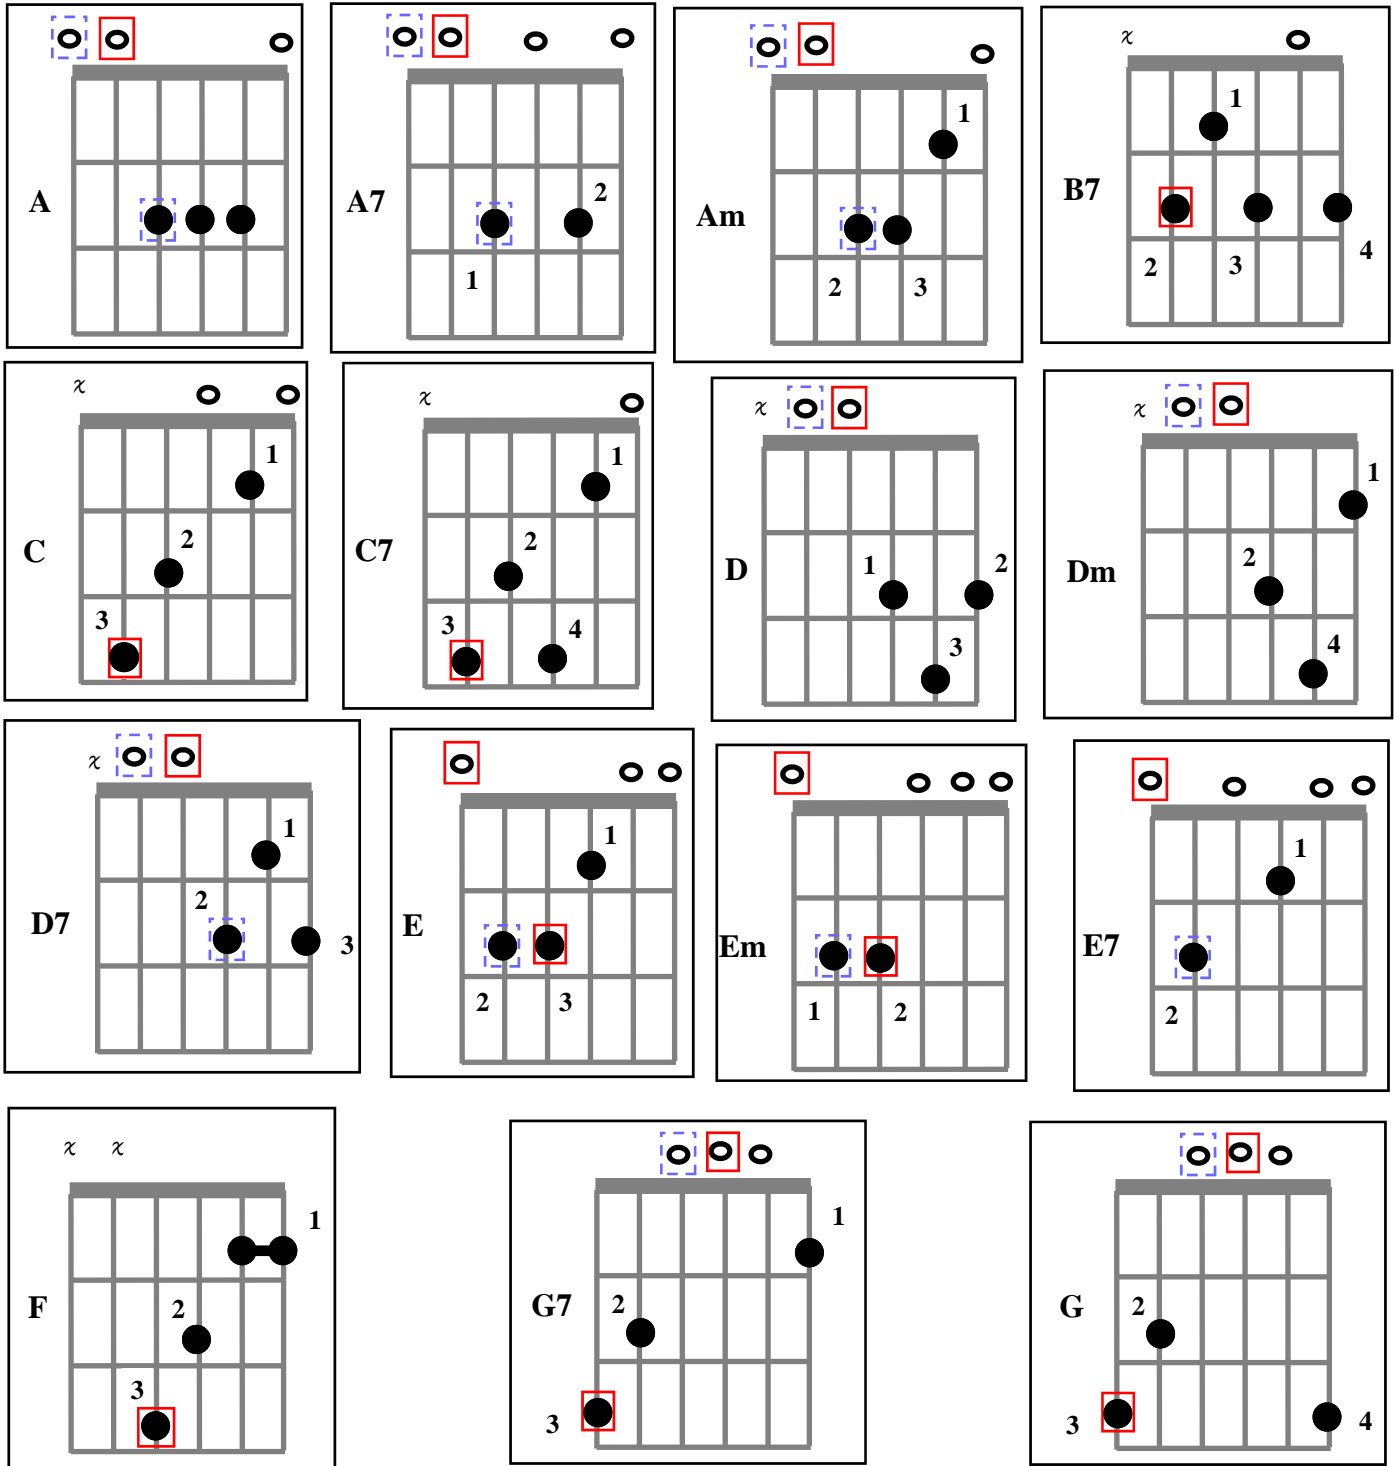

Basic "Open Position" Chords

What's What

Root
 Open String

Fretted Note

Nut →
 1st Fret →
 2nd Fret →

⑥⑤④③②①
 ← Fret Wires

χ Unused String
 Left Hand Fingers
 1, 2, 3, 4
 Fifth (Alternate Bass)